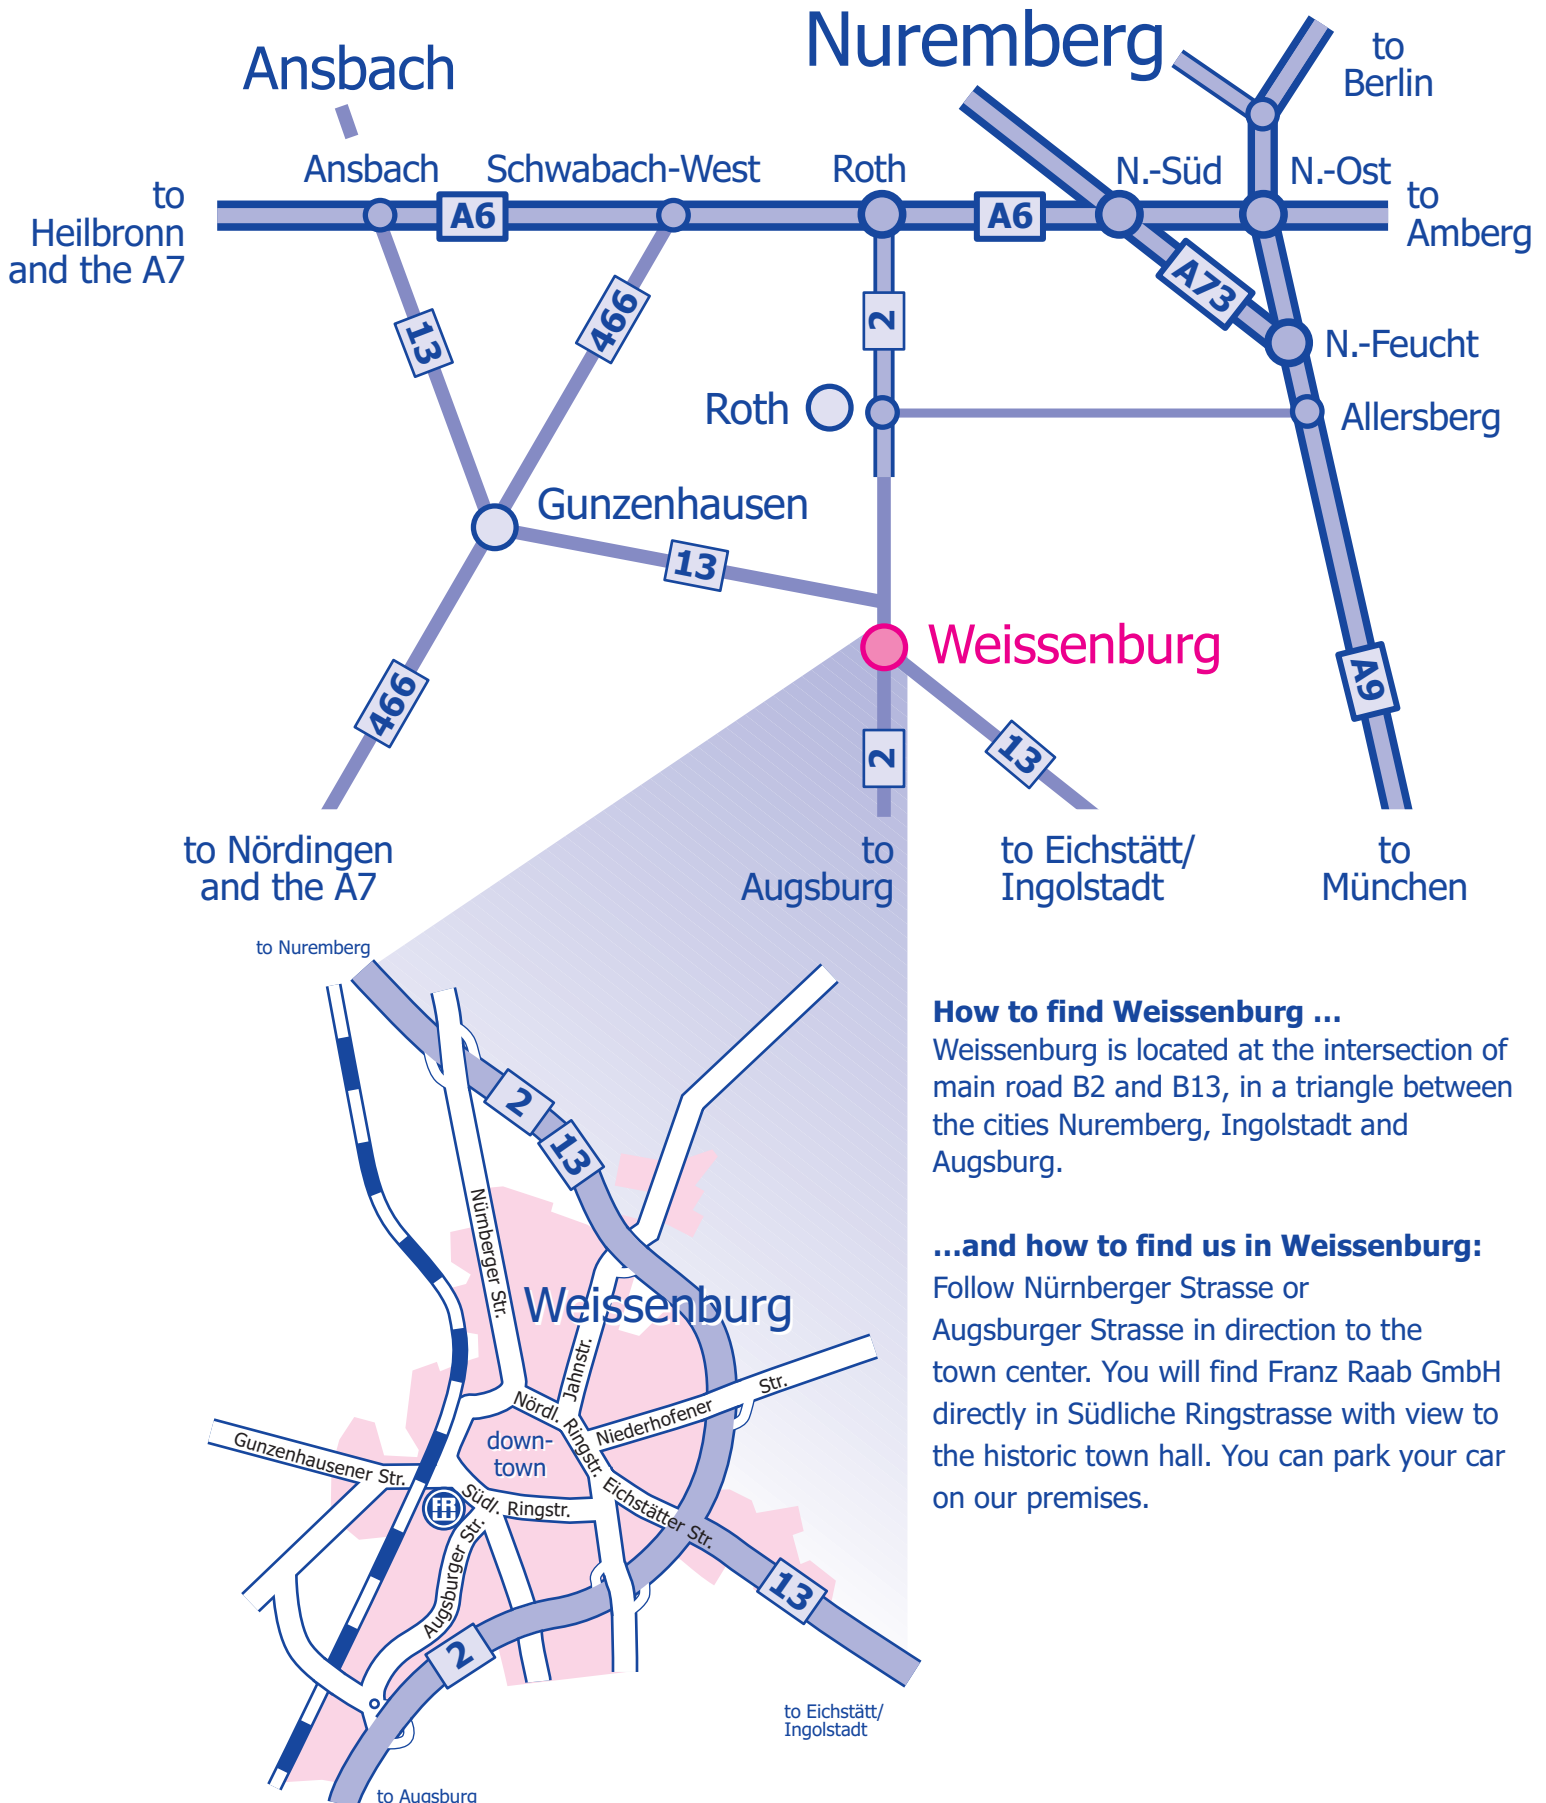

# How to find us

FRANZ RAAB GmbH  
Südliche Ringstrasse 12  
D-91781 Weissenburg

## How to find Weissenburg ...

Weissenburg is located at the intersection of main road B2 and B13, in a triangle between the cities Nuremberg, Ingolstadt and Augsburg.

## ...and how to find us in Weissenburg:

Follow Nürnberger Strasse or Augsburg Strasse in direction to the town center. You will find Franz Raab GmbH directly in Südliche Ringstrasse with view to the historic town hall. You can park your car on our premises.